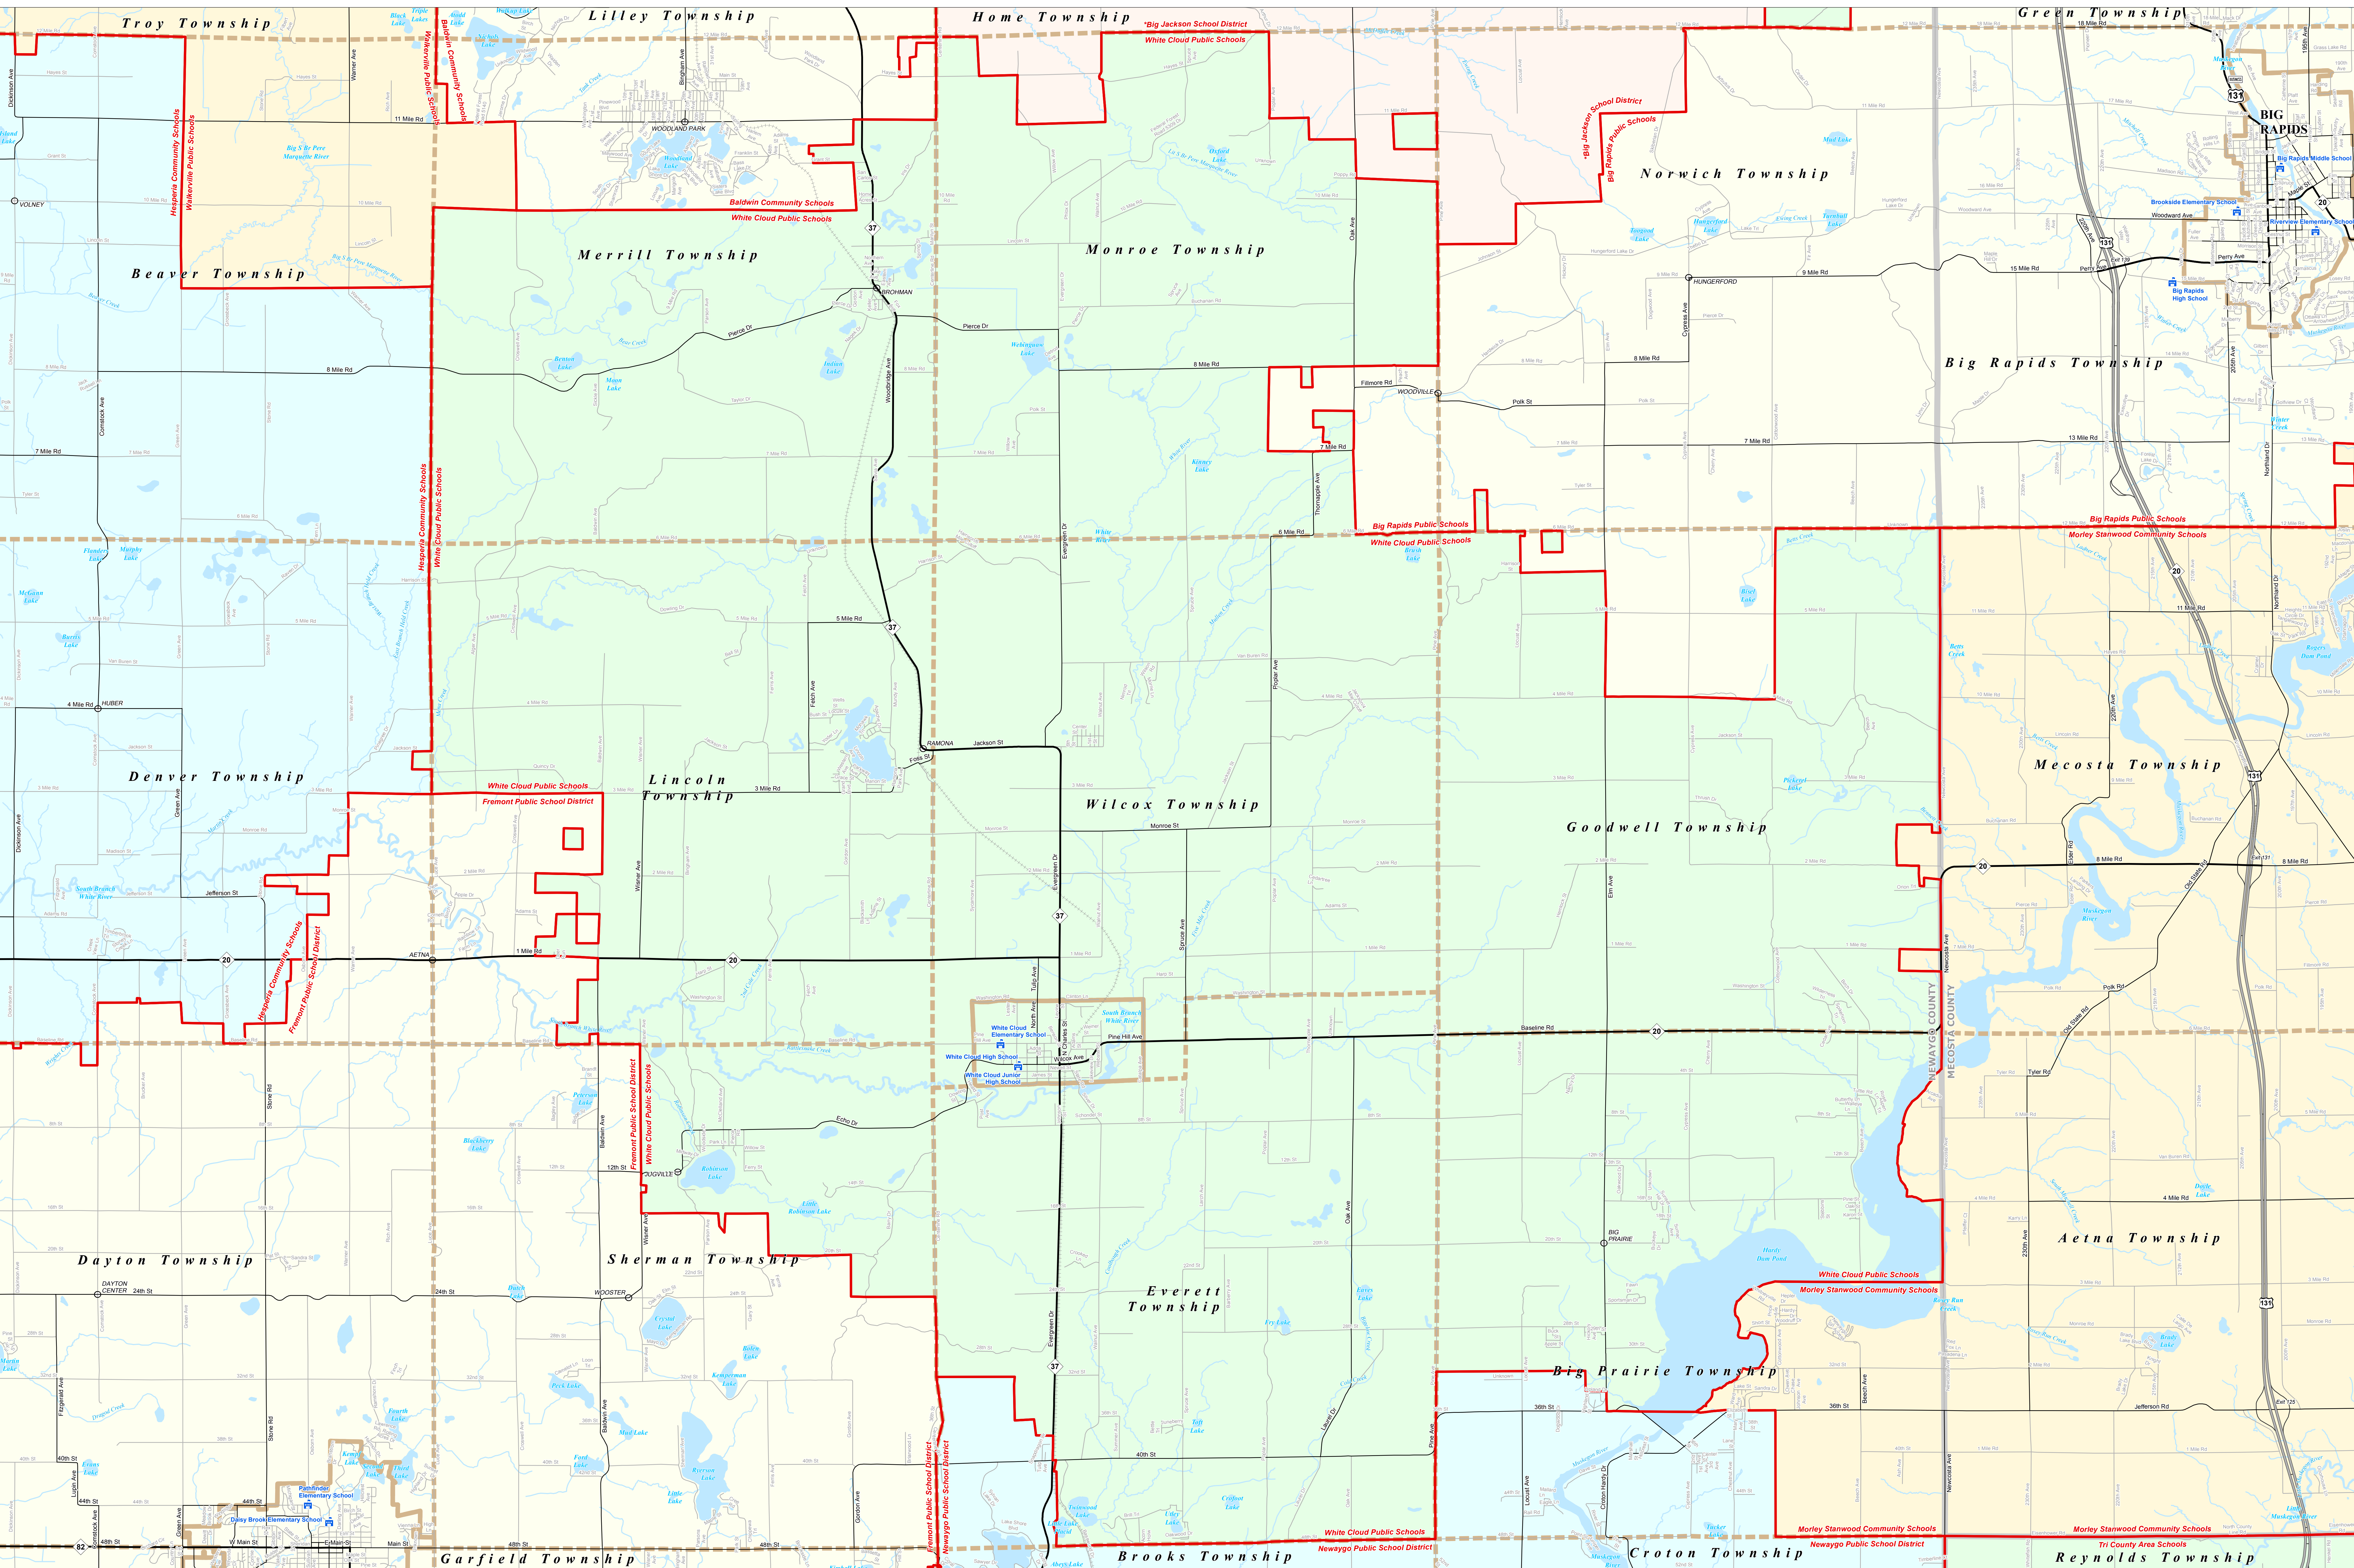

WHITE CLOUD PUBLIC SCHOOLS

Newaygo County RESA

0 0.25 0.5 1 Miles

All information presented in this publication is in the public domain and may be reproduced, reprinted, and redistributed as desired.

Legend	
School District	Unincorporated Place
County	Water Feature
City	River, Stream, or Drain
Township	Freeway
Village	Highway
Census Designated Place	Primary Road
	Local Road
	Railroad